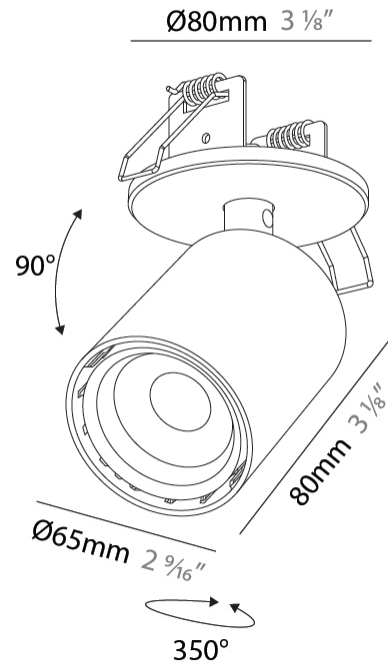

GENERAL

Series: Oiko Pro In
Brand: Prolicht
Division: Architectural
Mounting Type: Surface
Mounting Location: Ceiling
Subcategory: Spots

PHYSICAL

Shape: Cylinder
Diameter (mm): 65
Diameter (in): 2 ⁹/₁₆
Height (mm): 120
Depth (mm): 50
Height (in): 4 ³/₄
Depth (in): 1 ¹⁵/₁₆
Light Distribution: Adjustable / Direct
Fixture Finish: SSR / BKV / CWI / CRY / HAB / UFT / ITA / RUA / FTG / MYG / LOD / PUS / FRO / FUP / KIA / POP / BLS / SPG / MEY / GOH / GUM / CHC / COM / ABZ / JAG / OBR / MOS / ROR
Fixture Material: Aluminum
Cut-out Measurements: 68mm / 2 11/16"

ELECTRICAL

Lamp Type: LED
Input Wattage (W): 20
Total Output Wattage (W): 18.1
Dimming: Tri-Mode (Non-Dimming and Phase Dimming (120Vac only) and 0-10V Dimming)
Driver Included: No
Driver Location: Remote
Driver Type: Constant Current - Universal
Driver Class: Class 2
Input Voltage (V): 120 - 277
Constant Current (MA): 500

LED

Number of LEDs: 1
Color Temperature (°K): 2700 / 3000 / 3500 / 4000
Max. Delivered Lumen (lm): 1624 / 1632 / 1708 / 1724
Nominal Lumen (lm): 2040 / 2050 / 2146 / 2166
CRI: >90 CRI
Lamp Life (hrs): 50000

OPTICAL

Beam Angle: 14
Adjustability: Rotational 350°; Tilt 90°

RATINGS AND CERTIFICATIONS

Certified By: CSA Certified to UL and CSA Standards
IP rating: IP20