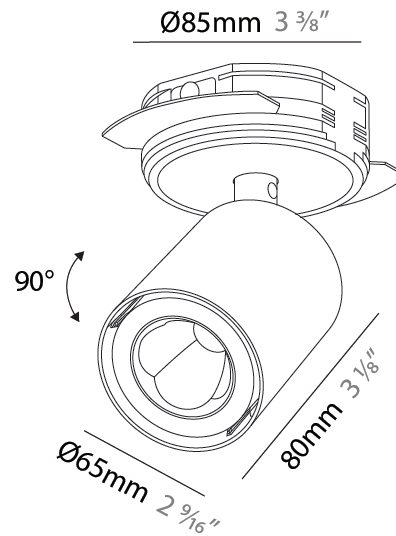

GENERAL

Series: Oiko Pro In
Brand: Prolicht
Division: Architectural
Mounting Type: Trimless
Mounting Location: Ceiling
Subcategory: Spots

PHYSICAL

Shape: Cylinder
Diameter (mm): 65
Diameter (in): 2 ⁹/₁₆
Height (mm): 120
Depth (mm): 50
Height (in): 4 ³/₄
Depth (in): 1 ¹⁵/₁₆
Light Distribution: Adjustable / Direct
Fixture Finish: SSR / BKV / CWI / CRY / HAB / UFT / ITA / RUA / FTG / MYG / LOD / PUS / FRO / FUP / KIA / POP / BLS / SPG / MEY / GOH / GUM / CHC / COM / ABZ / JAG / OBR / MOS / ROR
Fixture Material: Aluminum
Cut-out Measurements: 68mm / 2 11/16"

ELECTRICAL

Lamp Type: LED
Input Wattage (W): 14.4
Total Output Wattage (W): 13.1
Dimming: Tri-Mode (Non-Dimming and Phase Dimming (120Vac only) and 0-10V Dimming)
Driver Included: No
Driver Location: Remote
Driver Type: Constant Current - Universal
Driver Class: Class 2
Input Voltage (V): 120 - 277
Constant Current (MA): 700

LED

Number of LEDs: 1
Color Temperature (°K): 2700 / 3000 / 3500 / 4000
Max. Delivered Lumen (lm): 1175 - 1381
Nominal Lumen (lm): 1242 - 1460
CRI: >90 CRI
Lamp Life (hrs): 50000

OPTICAL

Beam Angle: 62
Adjustability: Rotational 350°; Tilt 90°

RATINGS AND CERTIFICATIONS

Certified By: CSA Certified to UL and CSA Standards
IP rating: IP20