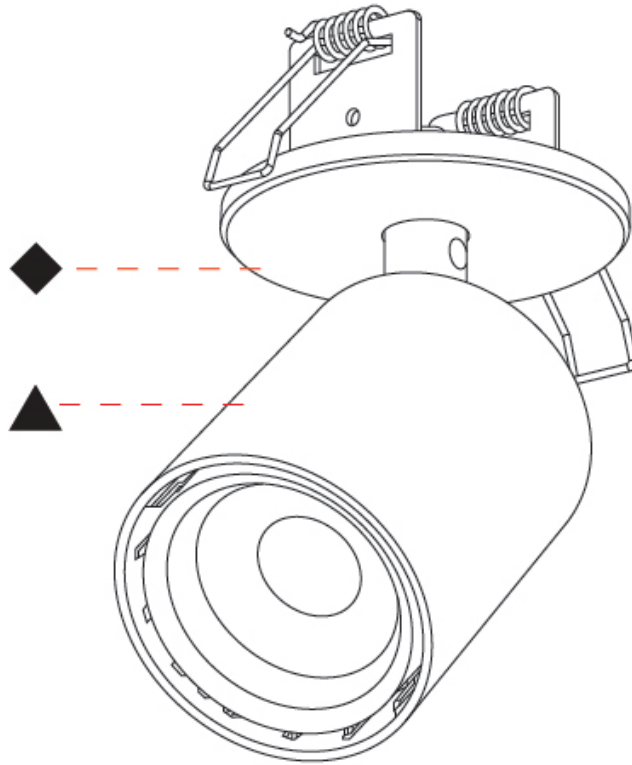

A3D343-

PROJECT

TYPE

SPECIFIER

QUANTITY

DATE

A